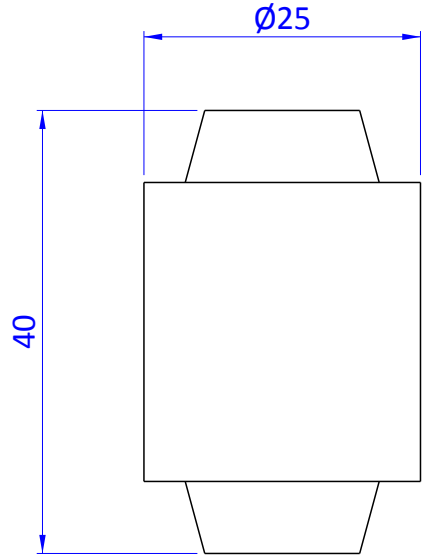

Item	Name	Q.ty
1	R.VLB.27	1

1  
1

M10

Ø25

40

M10

THE PROPERTY OF THE DRAWING IS ESTABLISHED BY LAW. IT IS FORBIDDEN TO PRODUCE OR SHOW IT TO THIRD PART. WITHOUT A WRITTEN AGREEMENT.

**FP SERVICES**  
AUTOMATION

Format A4

UNI 936-76

GENERAL TOLERANCE

UNI - ISO 2768

CLASSE f

DESCRIPTION

CA.R.VLB.27

CODE